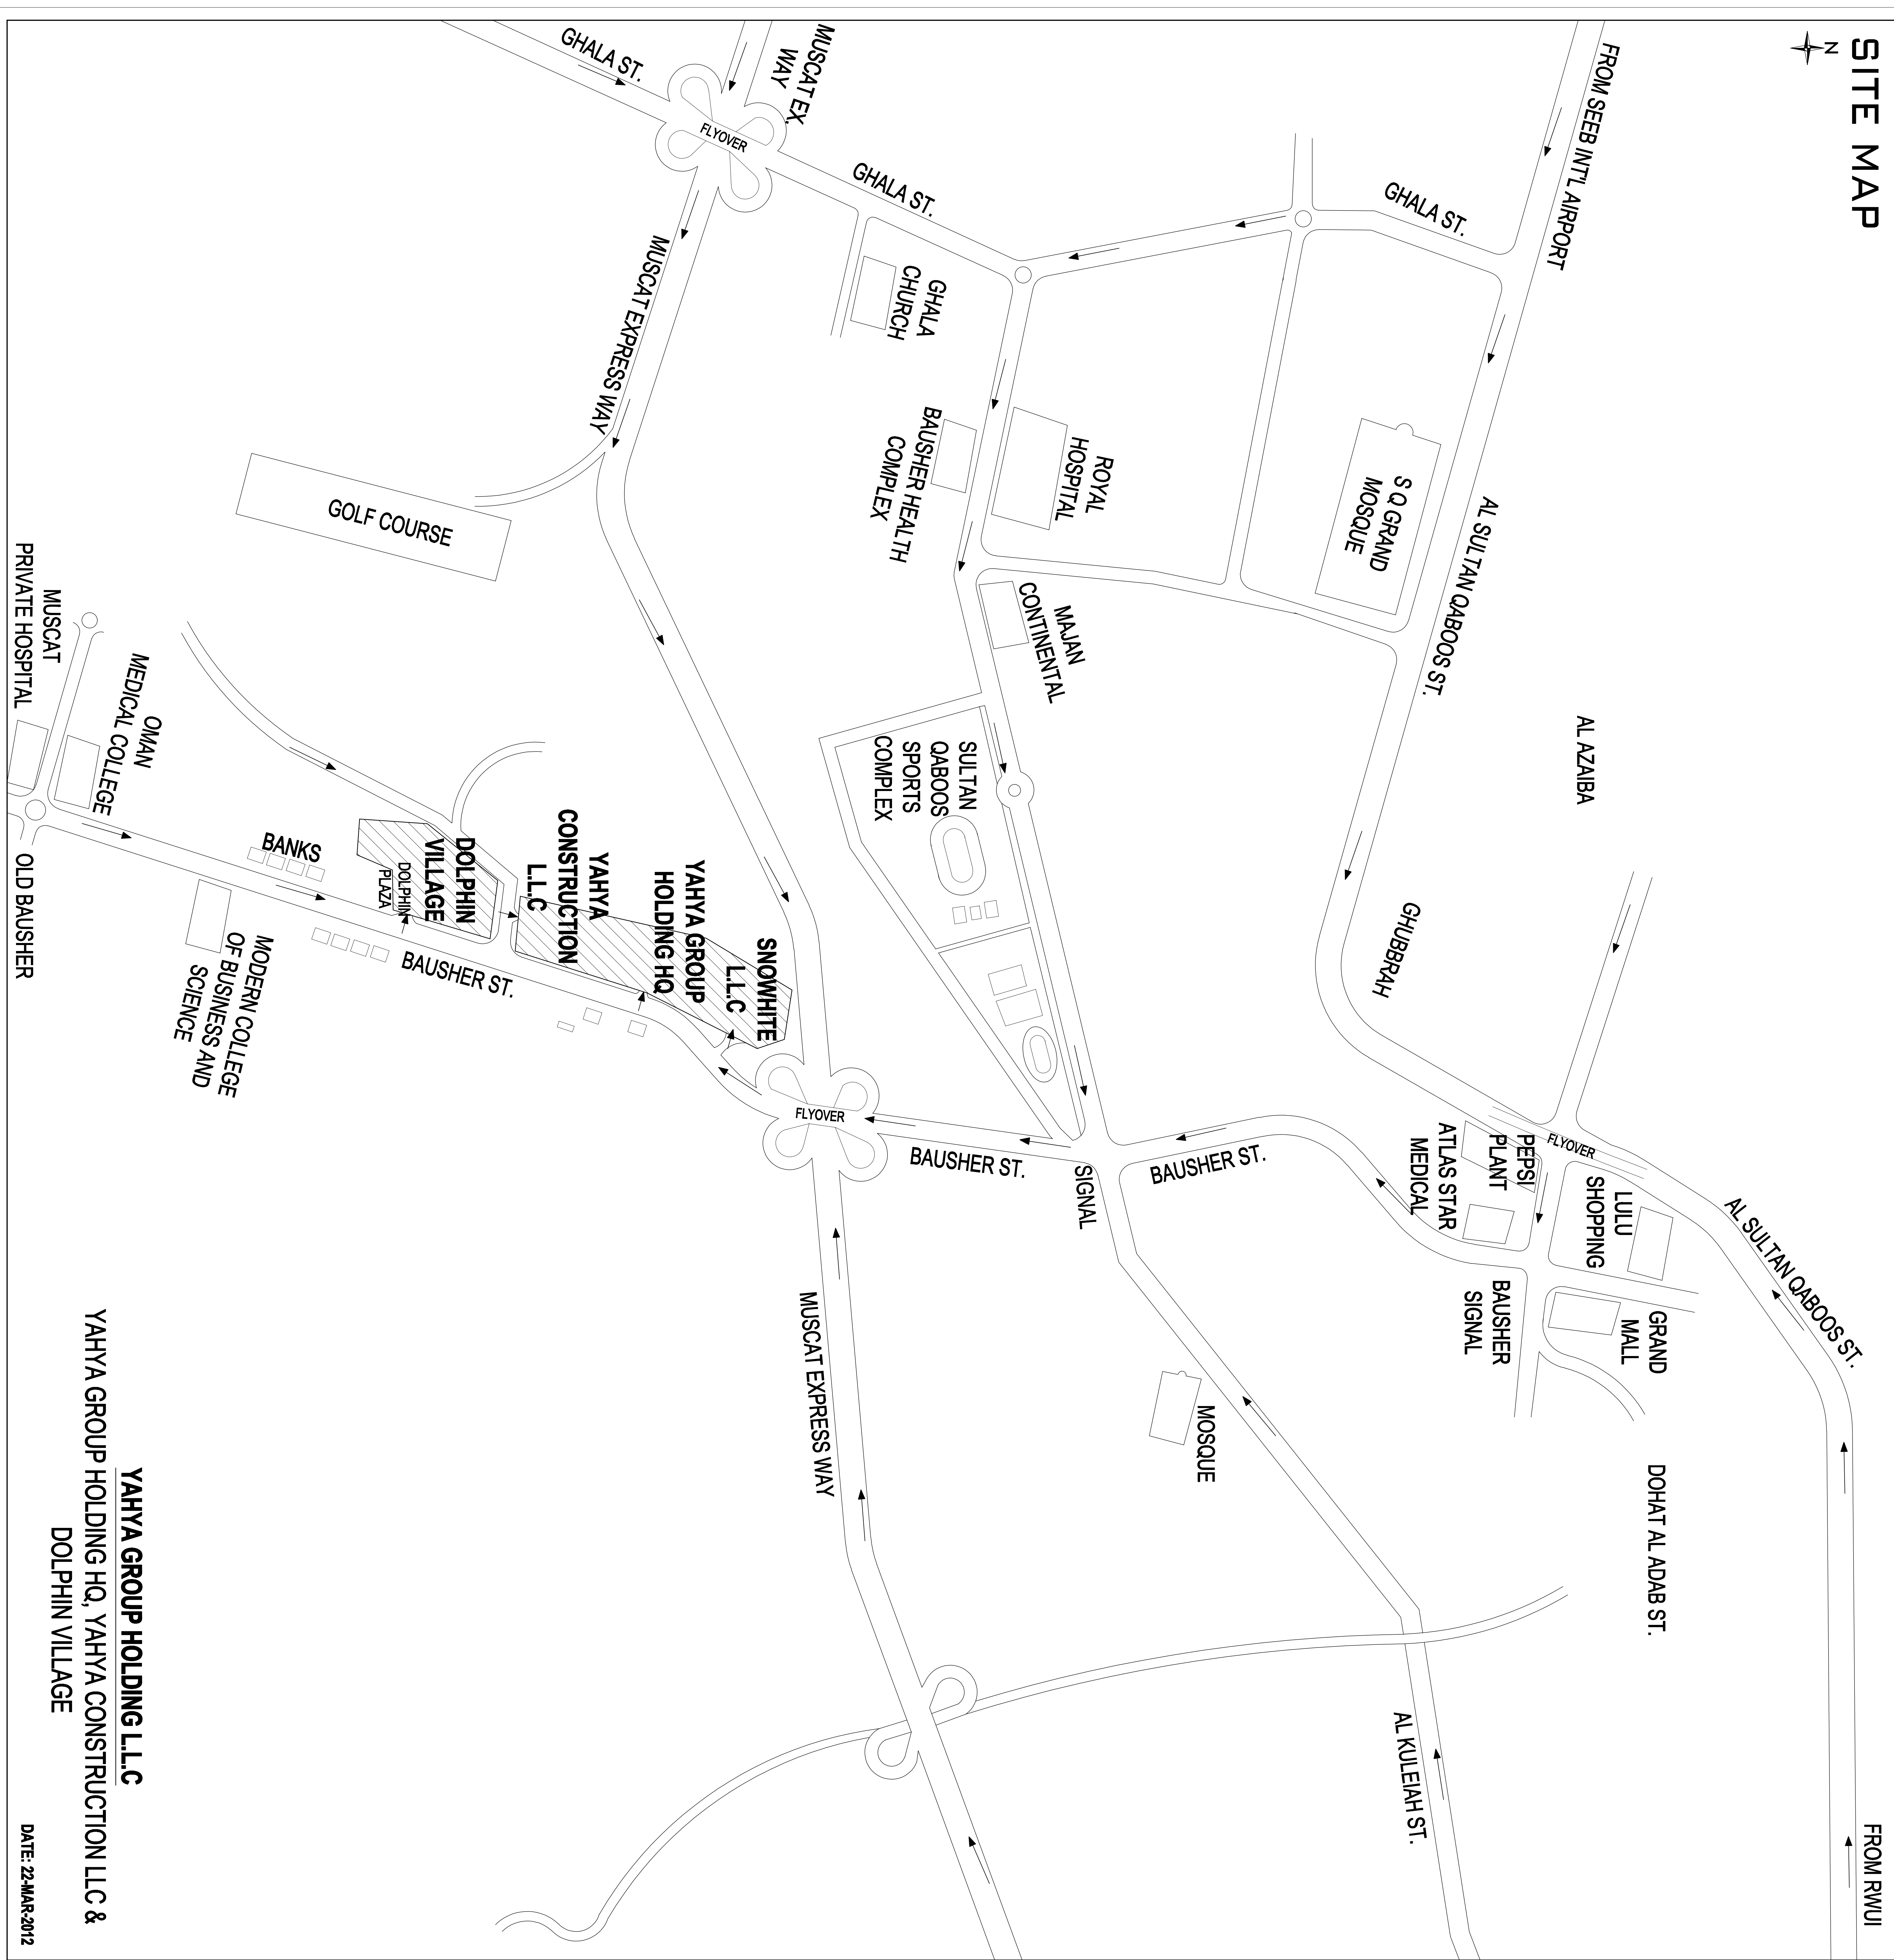

SITE MAP

YAHYA GROUP HOLDING L.L.C
YAHYA GROUP HOLDING HQ, YAHYA CONSTRUCTION LLC &
DOLPHIN VILLAGE

DATE: 22-MAR-2012